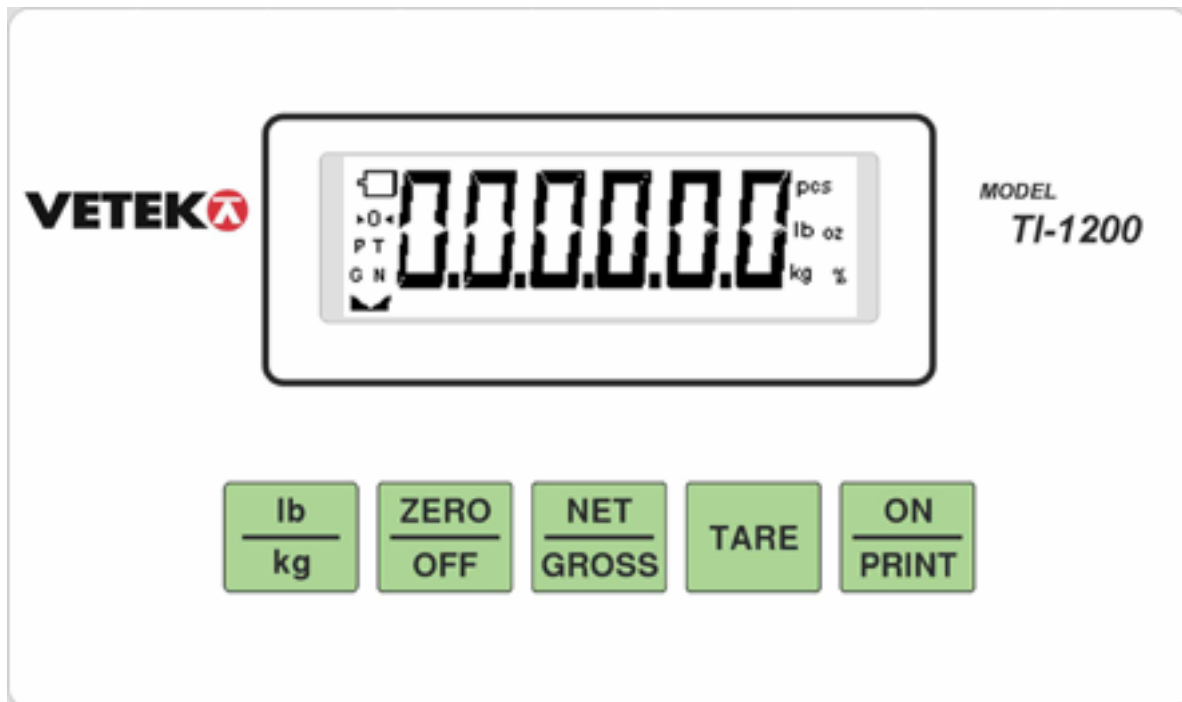

TABLE OF CONTENTS

	Page
INTRODUCTION TO THE TI-1200 DIGITAL INDICATOR	2
INSTALLATION TI-1200	3
INSTALLATION TI-1200-S	4
CONFIGURATION	6
CALIBRATION	11
SPECIFICATIONS	13
SERIAL PORT INFORMATION	14
DISPLAYED ERROR CODES AND FAULT LOCALIZATION	16
OPERATION	17

INTRODUCTION TO THE TI-1200 DIGITAL INDICATOR

TI-1200 Digital Indicator is a general purpose, industrial grade weight indicator.

TI-1200 comes with an internal 6V rechargeable battery, are capable of driving four 350 ohm load cells and operate identically. All readout up to 50,000 display divisions on a liquid crystal display (LCD) with back light. All set up parameters may be entered via the front panel keys, including calibration.

An external power supply is included. The external power supply functions (9 VDC) as a charger* for the rechargeable battery. The power supply may also be used as the main power supply.

TEST CERTIFICATE: Number FIT 01.I.02 class III

TI-1200 has 2 menus for configuration:

- Setup ("F") which configure the Indicator to your weighing application.
- User ("A") which configure the Indicator to the serial communication.

*Models:

TI-1200 : With rechargeable battery. Supply 9 VDC.

TI-1200-S : Without rechargeable battery. Supply 9 VDC. Smaller cabinet